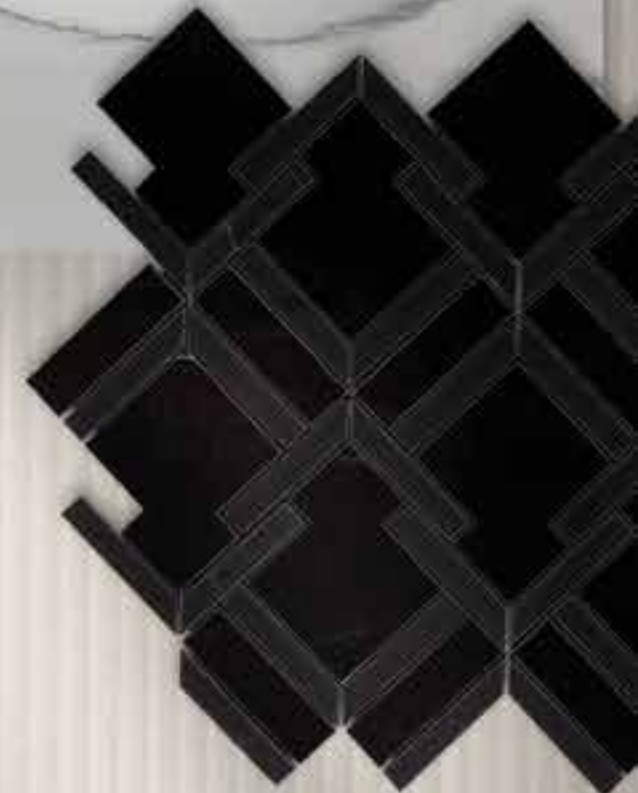

BLACK TIE

30TH ANNIVERSARY COLLECTION
CHAPTER 10 ETERNAL
BY JEFFREY COURT

30TH ANNIVERSARY COLLECTION
CHAPTER 10 ETERNAL
BY JEFFREY COURT

BLACK TIE

Arabescato Field Tile 10" x 20"
(22119)

Roulette Mosaic 16.875" x 11.875"
(22111)