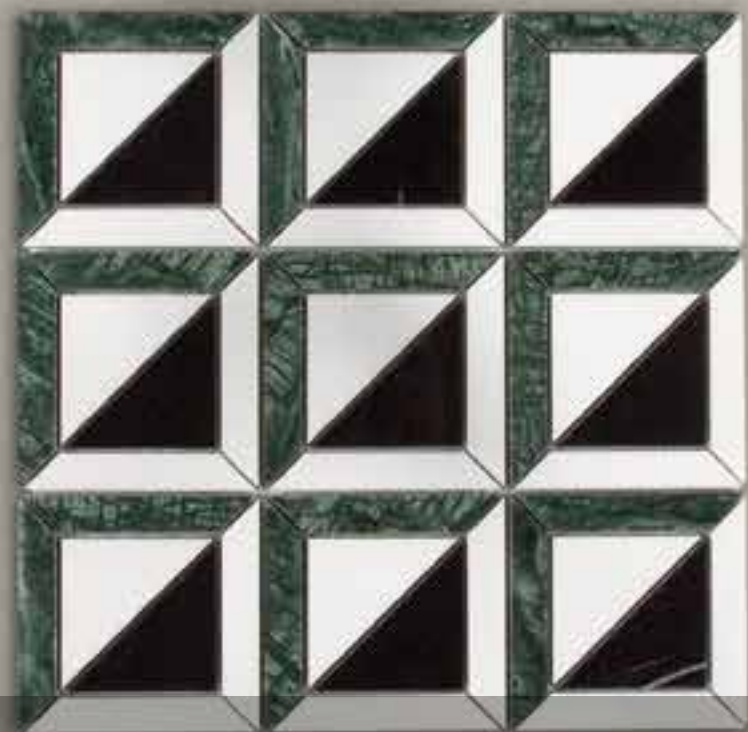

Back Wall: Croquet Mosaic 10" x 15.75" (22142)

GARDEN PARTY

30TH ANNIVERSARY COLLECTION

CHAPTER 10 ETERNAL

BY JEFFREY COURT

30TH ANNIVERSARY COLLECTION
CHAPTER 10 ETERNAL
 BY JEFFREY COURT

GARDEN PARTY

Garland Field Tile 4" x 4"
 (22153)