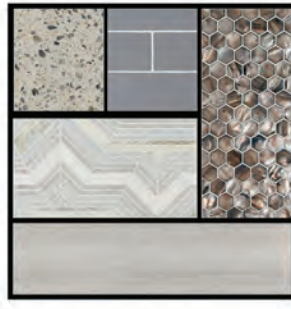

M250

Products

- 22150 — Matinee Field Tile 2.5" x 10" - Debut
- 22146 — Matinee Field Tile 10" x 20" - Terrazzo
- 22134 — Silver Screen Mosaic
- 22113 — Cinema Mosaic
- 22136 — Matinee Field 8" x 24" - Moonlight