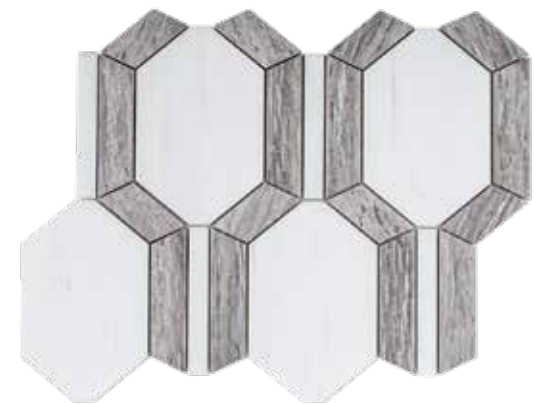

Grey/Beige

Harrisburg Mosaic 12" x 12" (18195)

MONTGOMERY MOSAIC

NATURAL STONE & PORCELAIN

—
Montgomery - Beige
10" x 13"
18174

—
Montgomery - Grey
10" x 13"
18175

—
Grey
Montgomery Mosaic 10" x 13" (18175)