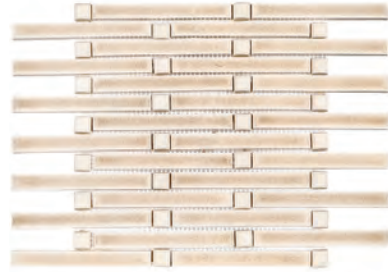

The Keys - Sand Bar
11.625" x 11.5"
74114

The Keys - Riverwash
11.625" x 11.5"
74414

The Keys - Spanish Moss
11.625" x 11.5"
74214

ISLAND PIER MOSAICS

Island Pier - Cobblestone
12.875" x 10.75"
74311

Island Pier - Sand Bar
12.875" x 10.75"
74111