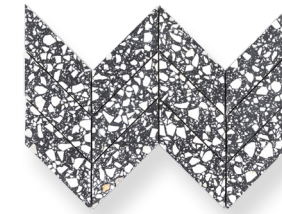

Chevron Mosaic
Vermouth
8.375" x 16.125"
51650

Cloven Mosaic
Vermouth
12" x 12"
51651

Sunder Mosaic
Vermouth
12 x 12"
51652

Field 3" x 12"
Vermouth
3" x 12"
51646

Field 8" x 16"
Vermouth
8" x 15.375"
51647