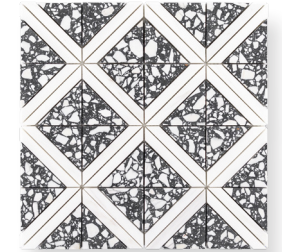

Counter Wall
Gibson
—
3" Hexagon Mosaic (51641)

Floor
Gibson
—
Paver 16" x 16" (51640)

VERMOUTH

Trim
Vermouth
Dome .75" x 12" (51645)

Backsplash
Vermouth
Field 8" x 16" (51647)

3" Hexagon Mosaic
Vermouth
10.5 x 12.125"
51649

Chevron Mosaic
Vermouth
8.375" x 16.125"
51650

Cloven Mosaic
Vermouth
12" x 12"
51651

Sunder Mosaic
Vermouth
12 x 12"
51652

Field 3" x 12"
Vermouth
3" x 12"
51646

Field 8" x 16"
Vermouth
8" x 15.375"
51647