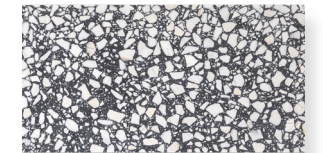

Chevron Mosaic
Vermouth
8.375" x 16.125"
51650

Cloven Mosaic
Vermouth
12" x 12"
51651

Sunder Mosaic
Vermouth
12 x 12"
51652

Field 3" x 12"
Vermouth
3" x 12"
51646

Field 8" x 16"
Vermouth
8" x 15.375"
51647