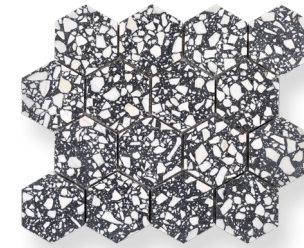

Counter Wall
Gibson
—
3" Hexagon Mosaic (51641)

Floor
Gibson
—
Paver 16" x 16" (51640)

VERMOUTH

Trim
Vermouth
Dome .75" x 12" (51645)

Backsplash
Vermouth
Field 8" x 16" (51647)

3" Hexagon Mosaic
Vermouth
10.5 x 12.125"
51649

Chevron Mosaic
Vermouth
8.375" x 16.125"
51650

Cloven Mosaic
Vermouth
12" x 12"
51651

Sunder Mosaic
Vermouth
12 x 12"
51652

Field 3" x 12"
Vermouth
3" x 12"
51646

Field 8" x 16"
Vermouth
8" x 15.375"
51647